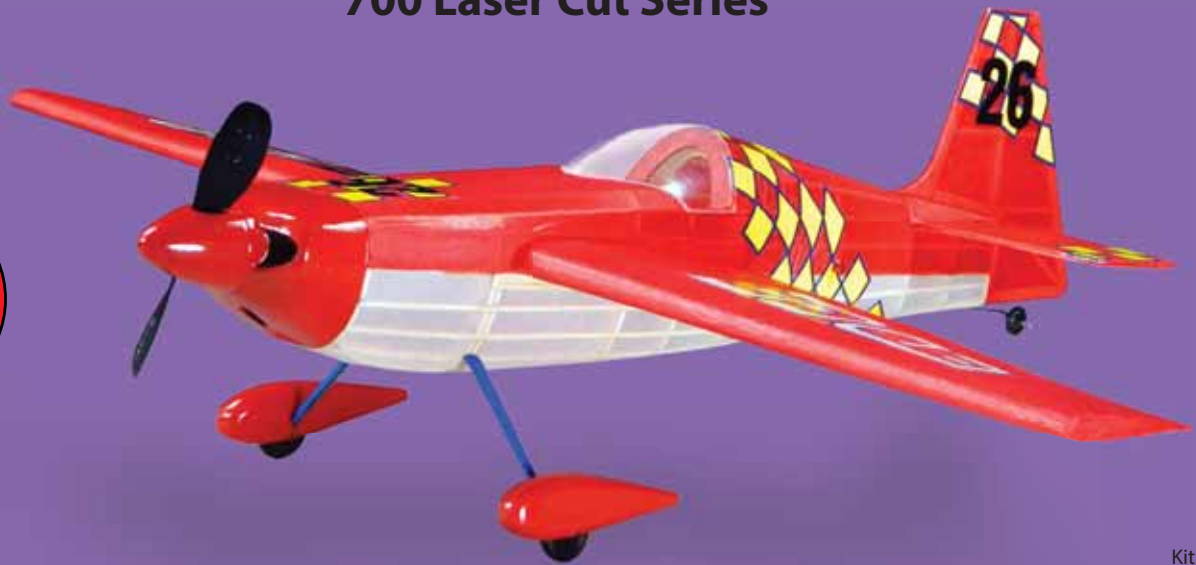

700 Laser Cut Series

Kit 703 LC
Edge 540

Build by number models, great for first time builders - ideal for individual use or for group model building such as in a school class. Now with precision laser cut balsa parts for easier assembly and precise builds. The Fairchild 24 and Arrow are built light to fly right and make great models to take to the local fields. The Edge 540 contains bright red tissue covering and fun decals, just like the real air show stunt plans at today's shows.

In 2016 Guillow's is proudly celebrating our 90th Anniversary

Making quality balsa wood toy airplanes in the USA since 1926.